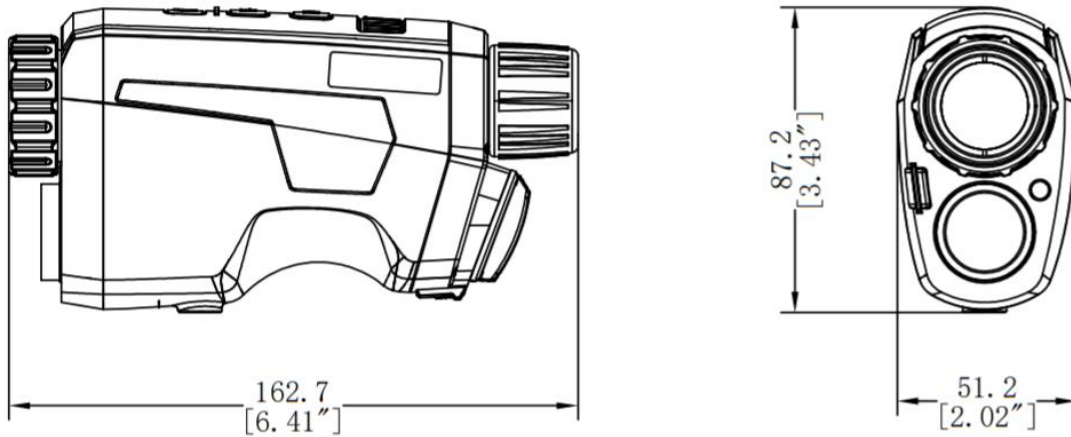

▪ Specification

Thermal Module	
Image Sensor	VOx Uncooled Focal Plane Arrays
Max. Resolution	384 × 288
Frame Rate	50 Hz
Pixel Interval	12 μm
Response Waveband	8 μm to 14 μm
NETD	<35 mK (@25°C, F# = 1.0)
Lens (Focal Length)	25 mm
Detection Range	1200 m
Focus Mode	Manual
Field of View	10.53° × 7.9° (H × V)
Min. Focusing Distance	2 m
Aperture	F1.0
Magnification	2.39
Digital Zoom	1 ×, 2 ×, 4 ×, 8 ×
Optical Module	
Image Sensor	1/2" Progressive Scan CMOS
Focal Length	22 mm
Wavelength	400 nm to 1000 nm
Max. Resolution	1920 × 1080
Min. Illumination	0.001 Lux @ F1.0
Image Display	
Frame Frequency	50 Hz
Display	0.39 inch, OLED, 1024 × 768
Image Mode	White Hot, Black Hot, Red Hot, Fusion, Visible, Image Fusion
FFC (Flat Field Correction) Mode	Auto, Manual, External Correction
Smart Function	
Hot Spot	Yes
Hot Track	Yes
Standby Mode	Yes
System	
Record Video	Yes
Capture Snapshot	Yes
Built-in Memory	16 GB
Power Supply	
Power	Removable Battery
Battery Type	One 18650 battery
Battery Operating Time	5 hours
General	
Protection Level	IP67
Dimension	87.2 mm × 51.2 mm × 162.7 mm (3.43 inch × 2.02 inch × 6.41 inch)
Weight	480 g
Working Temperature	-30 to 55°C
Eye-Relief	19.5 mm

▪ **Available Model**

- GH25

▪ **Dimension**

Unit: mm [inch]

COMPLIANCE NOTICE: The thermal series products might be subject to export controls in various countries or regions, including without limitation, the United States, European Union, United Kingdom and/or other member countries of the Wassenaar Arrangement. Please consult your professional legal or compliance expert or local government authorities for any necessary export license requirements if you intend to transfer, export, re-export the thermal series products between different countries.