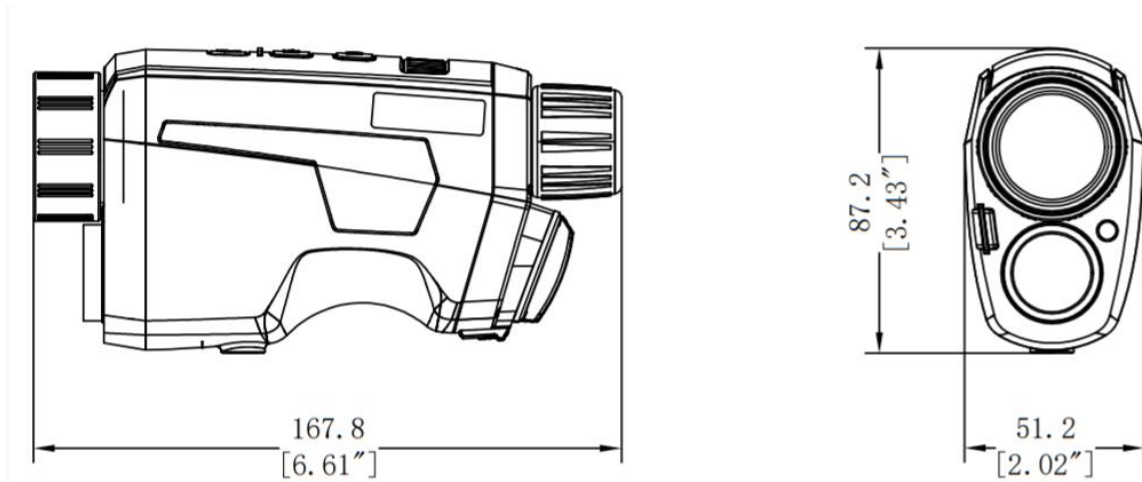

▪ Specification

Thermal Module	
Image Sensor	VOx Uncooled Focal Plane Arrays
Max. Resolution	640 × 512
Frame Rate	50 Hz
Pixel Interval	12 μm
Response Waveband	8 μm to 14 μm
NETD	<35 mK (@25°C, F# = 1.0)
Lens (Focal Length)	35 mm
Detection Range	1800 m
Focus Mode	Manual
Field of View	10.97° × 8.82° (H × V)
Min. Focusing Distance	3 m
Aperture	F1.0
Magnification	2.0
Digital Zoom	1 ×, 2 ×, 4 ×, 8 ×
Optical Module	
Image Sensor	1/2" Progressive Scan CMOS
Focal Length	22 mm
Wavelength	400 nm to 1000 nm
Max. Resolution	1920 × 1080
Min. Illumination	0.001 Lux @ F1.0
Image Display	
Frame Frequency	50 Hz
Display	0.39 inch, OLED, 1024 × 768
Image Mode	White Hot, Black Hot, Red Hot, Fusion, Visible, Image Fusion
FFC (Flat Field Correction) Mode	Auto, Manual, External Correction
Smart Function	
Hot Spot	Yes
Hot Track	Yes
Standby Mode	Yes
System	
Record Video	Yes
Capture Snapshot	Yes
Built-in Memory	16 GB
Power Supply	
Power	Removable Battery
Battery Type	One 18650 battery
Battery Operating Time	4.5 hours
General	
Protection Level	IP67
Dimension	87.2 mm × 51.2 mm × 167.8 mm (3.43 inch × 2.02 inch × 6.61 inch)
Weight	480 g
Working Temperature	-30 to 55°C
Eye-Relief	19.5 mm

- Available Model

- GQ35

- Dimension

Unit: mm [inch]

COMPLIANCE NOTICE: The thermal series products might be subject to export controls in various countries or regions, including without limitation, the United States, European Union, United Kingdom and/or other member countries of the Wassenaar Arrangement. Please consult your professional legal or compliance expert or local government authorities for any necessary export license requirements if you intend to transfer, export, re-export the thermal series products between different countries.