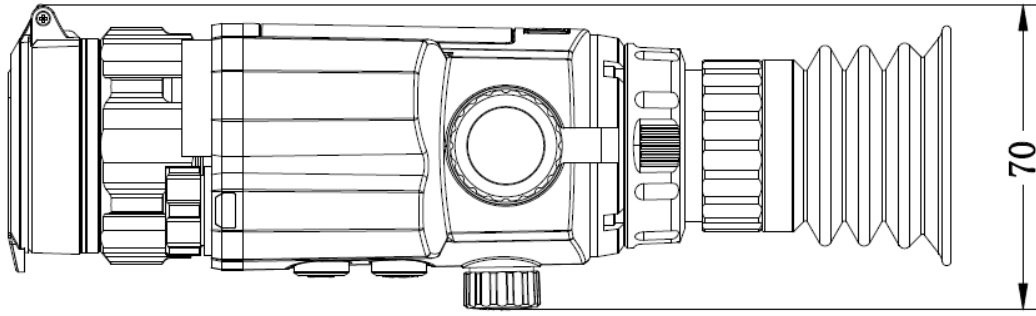

Unit: mm [inch]

Accessories

Quick Start Guide (x1)

Battery (x2)

Type-C Cable (x1)

Dust-free Cloth (x1)

Bag (x1)

Battery Charger