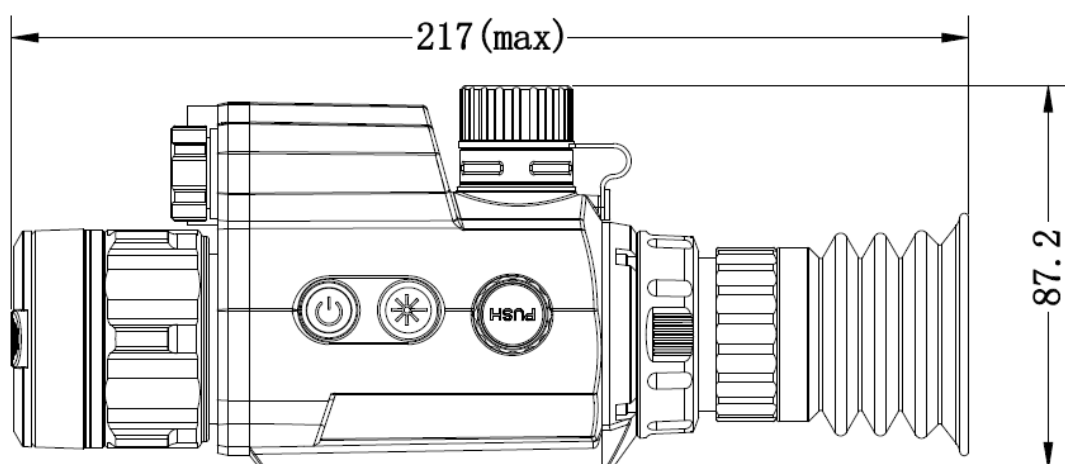

TYPE-C POWER SUPPLY	5 VDC/2 A, USB Type-C interface Supports external power supply
GENERAL	
WORKING TEMPERATURE	-30°C to 55°C (-22°F to 131°F)
DIMENSION	217 mm × 70 mm × 87.2 mm (8.54" × 2.76" × 3.43")
WEIGHT	≤ 477 g without eyepiece and batteries
PROTECTION LEVEL	IP67
LASER RANGEFINDER	
SAFETY CLASS FOR LASER	Class 1
WAVE LENGTH	905 nm
MAX. MEASURING RANGE	1000 m
MEASUREMENT ACCURACY	± 4‰
MIN. MEASURING RANGE	10 m

Available Model

HM-TR2E-32Q/W-C32F-SL

Dimension